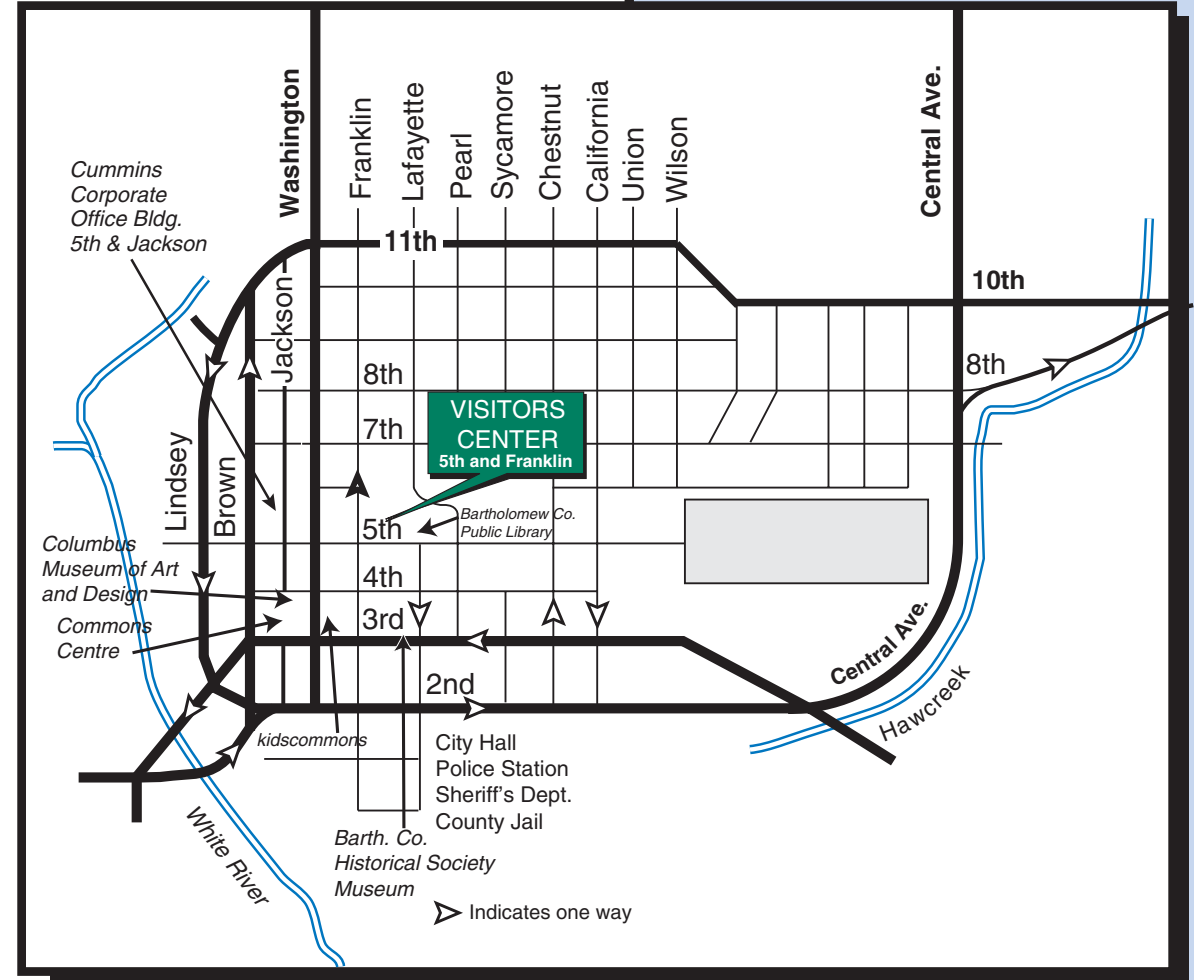

**COLUMBUS AREA VISITORS CENTER**  
 506 Fifth St. Columbus, IN 47201  
 (812) 378-2622; Outside Columbus (800) 468-6564  
 www.columbus.in.us

**MILEAGE CHART to Columbus, Indiana**

Indianapolis IN	43
Cincinnati OH	72
Louisville KY	73
Chicago IL	220
St. Louis MO	289
Detroit MI	291

- Schools
- One Way Street
- Golf Course
- People Trails
- Lodging
- Distance Longer Than Shown