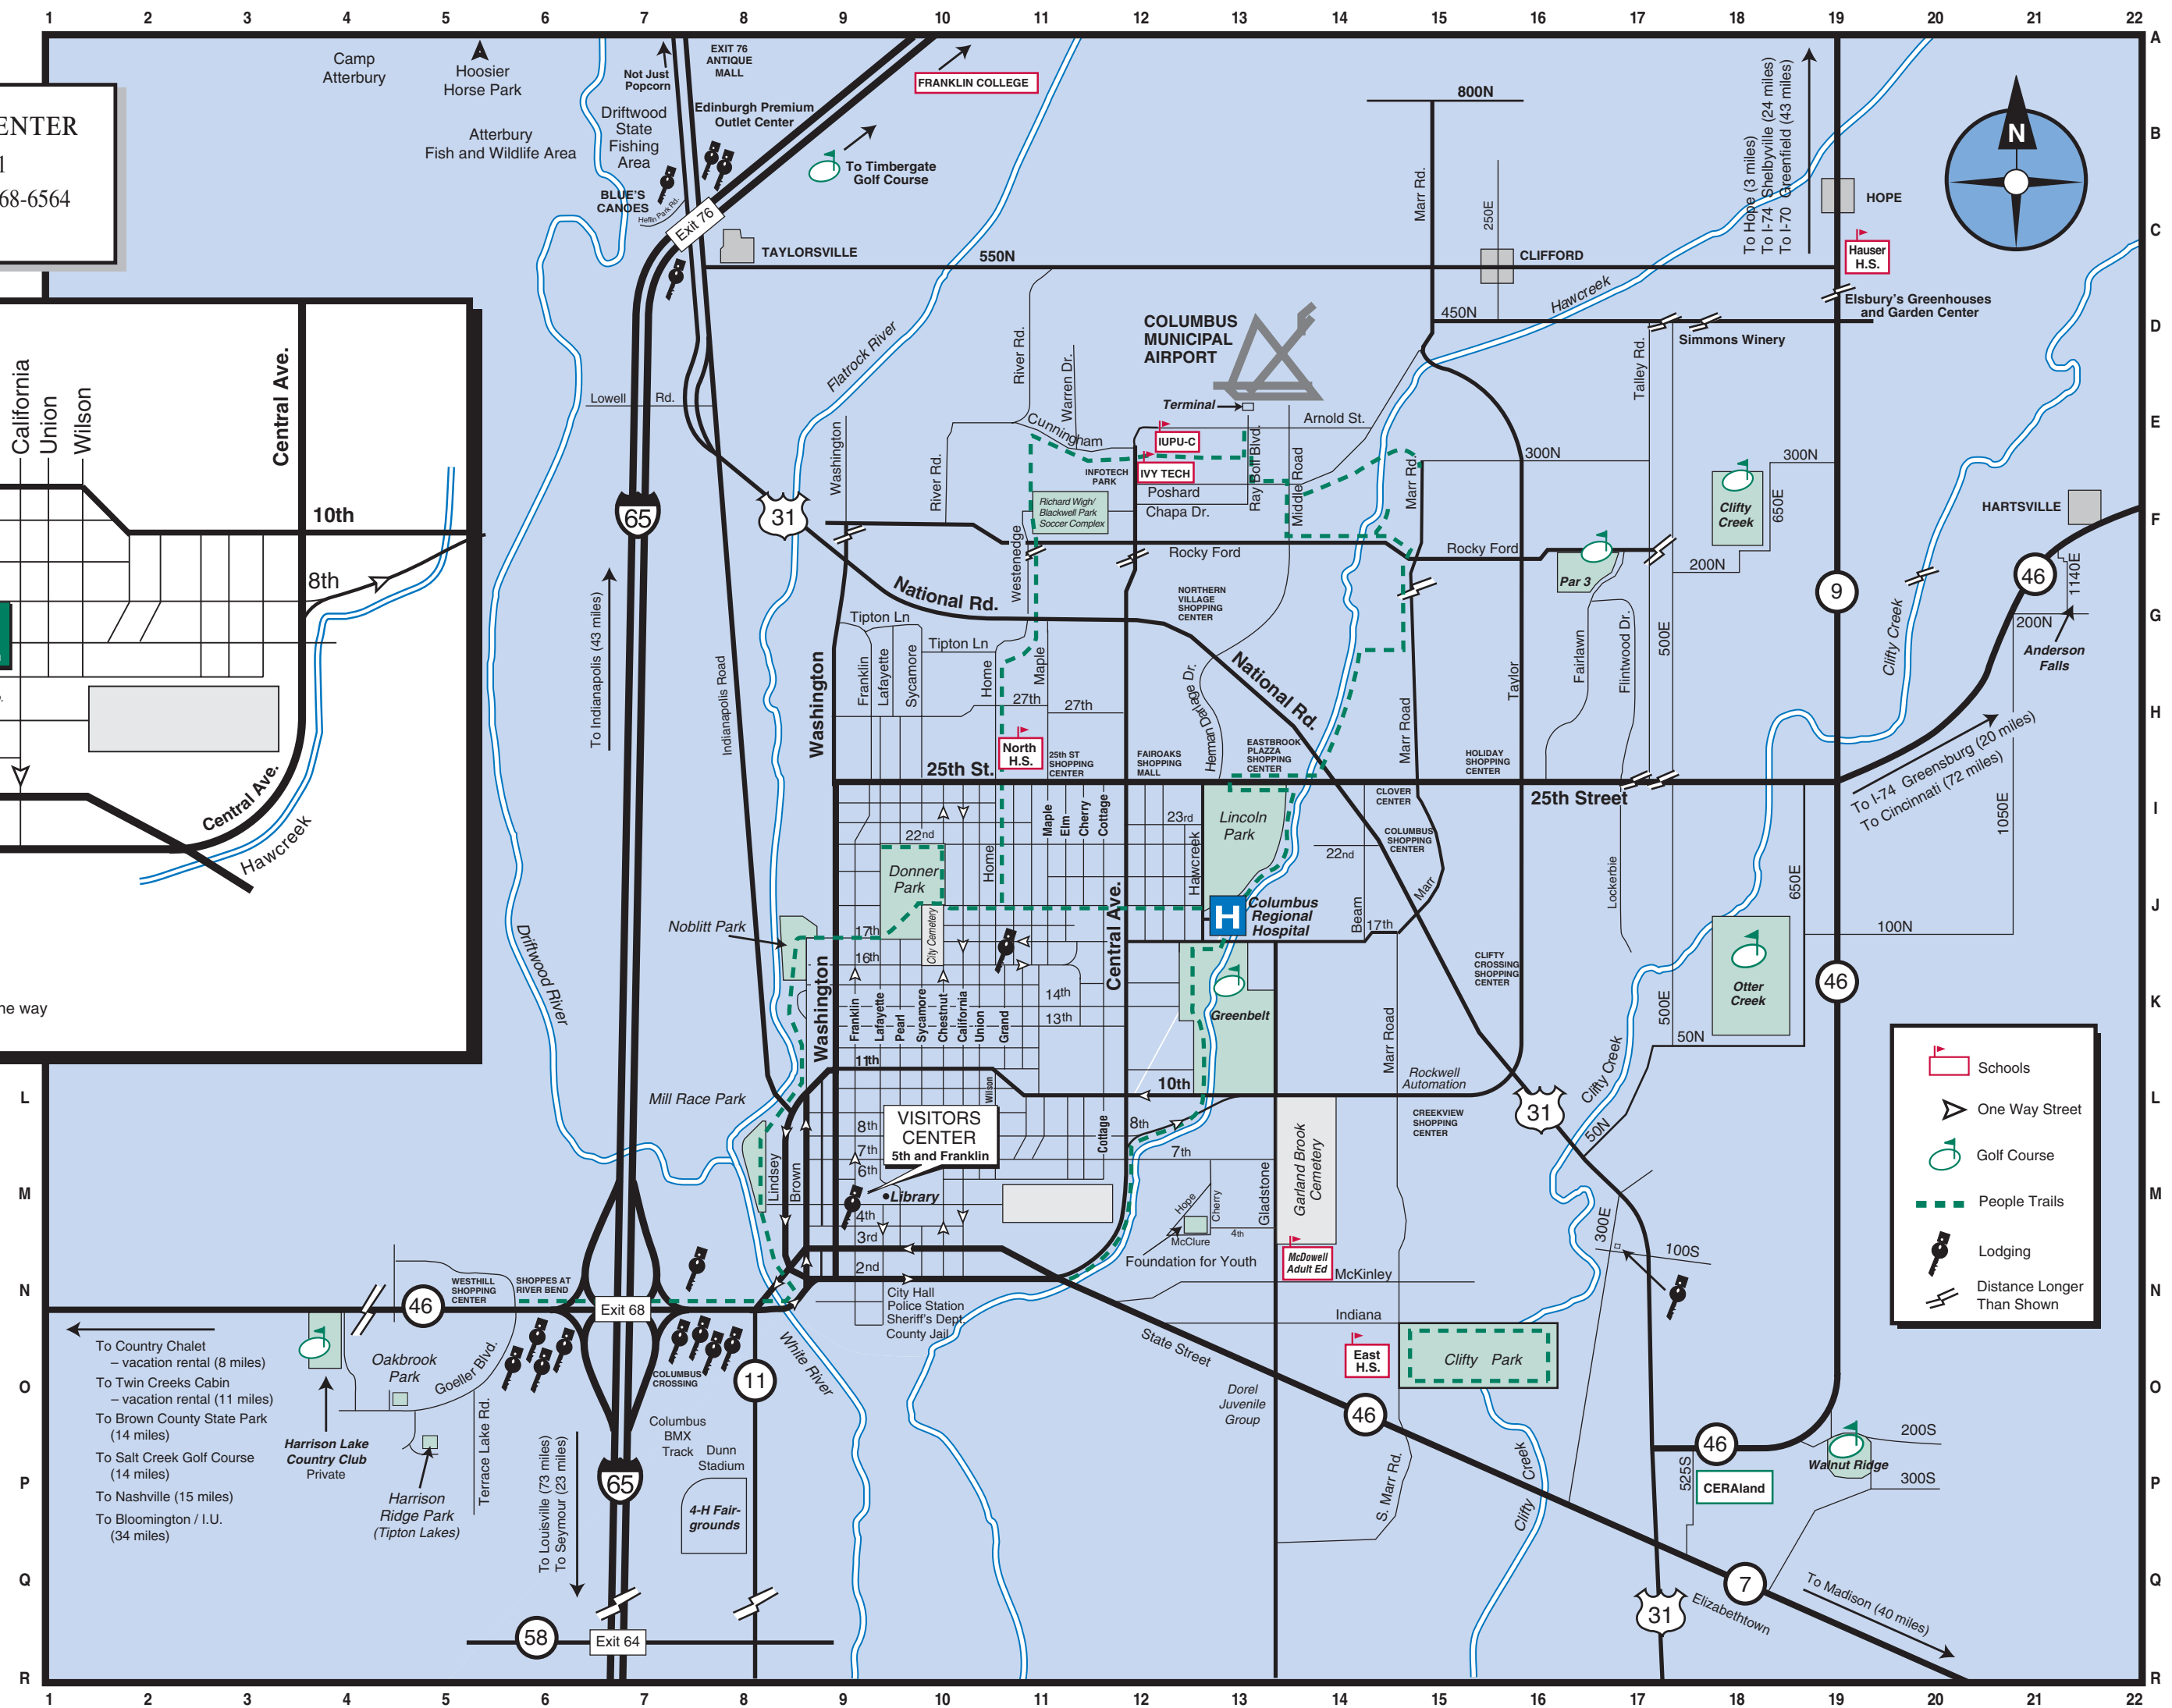

**COLUMBUS AREA VISITORS CENTER**  
 506 Fifth St. Columbus, IN 47201  
 (812) 378-2622; Outside Columbus (800) 468-6564  
 www.columbus.in.us

**MILEAGE CHART to Columbus, Indiana**

Indianapolis IN	43
Cincinnati OH	72
Louisville KY	73
Chicago IL	220
St. Louis MO	289
Detroit MI	291

- Schools
- One Way Street
- Golf Course
- People Trails
- Lodging
- Distance Longer Than Shown