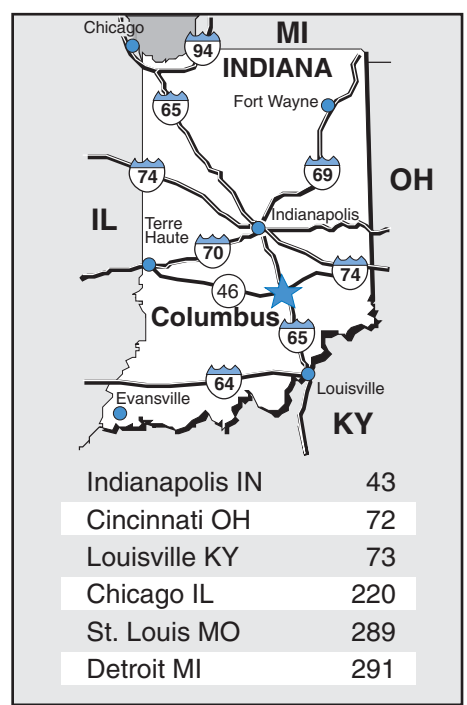

**COLUMBUS AREA VISITORS CENTER**  
 506 Fifth St. Columbus, IN 47201  
 (812) 378-2622; Outside Columbus (800) 468-6564  
 www.columbus.in.us

**MILEAGE CHART to Columbus, Indiana**

Indianapolis IN	43
Cincinnati OH	72
Louisville KY	73
Chicago IL	220
St. Louis MO	289
Detroit MI	291

- Schools
- One Way Street
- Golf Course
- People Trails
- Lodging
- Distance Longer Than Shown